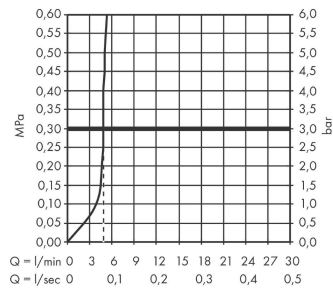

Bidette hand shower 1jet E EcoSmart+ for mixed water with shower holder and shower hose 125 cm

Finish: **Brushed Black Chrome** Article Number: **29233340**

Description

product features

- consists of: bidette hand shower, shut-off valve with integrated shower holder, shower hose
- shower head size: 28 mm
- integrated support function
- maximum flow rate at 3 bar: 5 l/min
- minimum flow pressure: 1 bar
- operating pressure: min. 1 bar/max. 10 bar
- pivot connector prevents hose from tangling
- for shower hoses with conical or cylindrical nut on both sides
- with non-return valve
- wall supports of metal
- wall mounting: screw fastening
- rinseable screen seal
- not intrinsically safe against backflow
- not suitable for operation in countries with valid EN 1717
- EU taxonomy: max. 6 l/min - Substantial Contribution (SC) possible

Technology

Product image

Scale drawing

Bidette hand shower 1jet E EcoSmart+ for mixed water with shower holder and shower hose 125 cm

Finish: **Brushed Black Chrome** Article Number: **29233340**

Flowchart

Bidette hand shower 1jet E EcoSmart+ for mixed water with shower holder and shower hose 125 cm

Finish: **Brushed Black Chrome** Article Number: **29233340**

Exploded Drawing

Year of production: >10/22

Bidette hand shower 1jet E EcoSmart+ for mixed water with shower holder and shower hose 125 cm