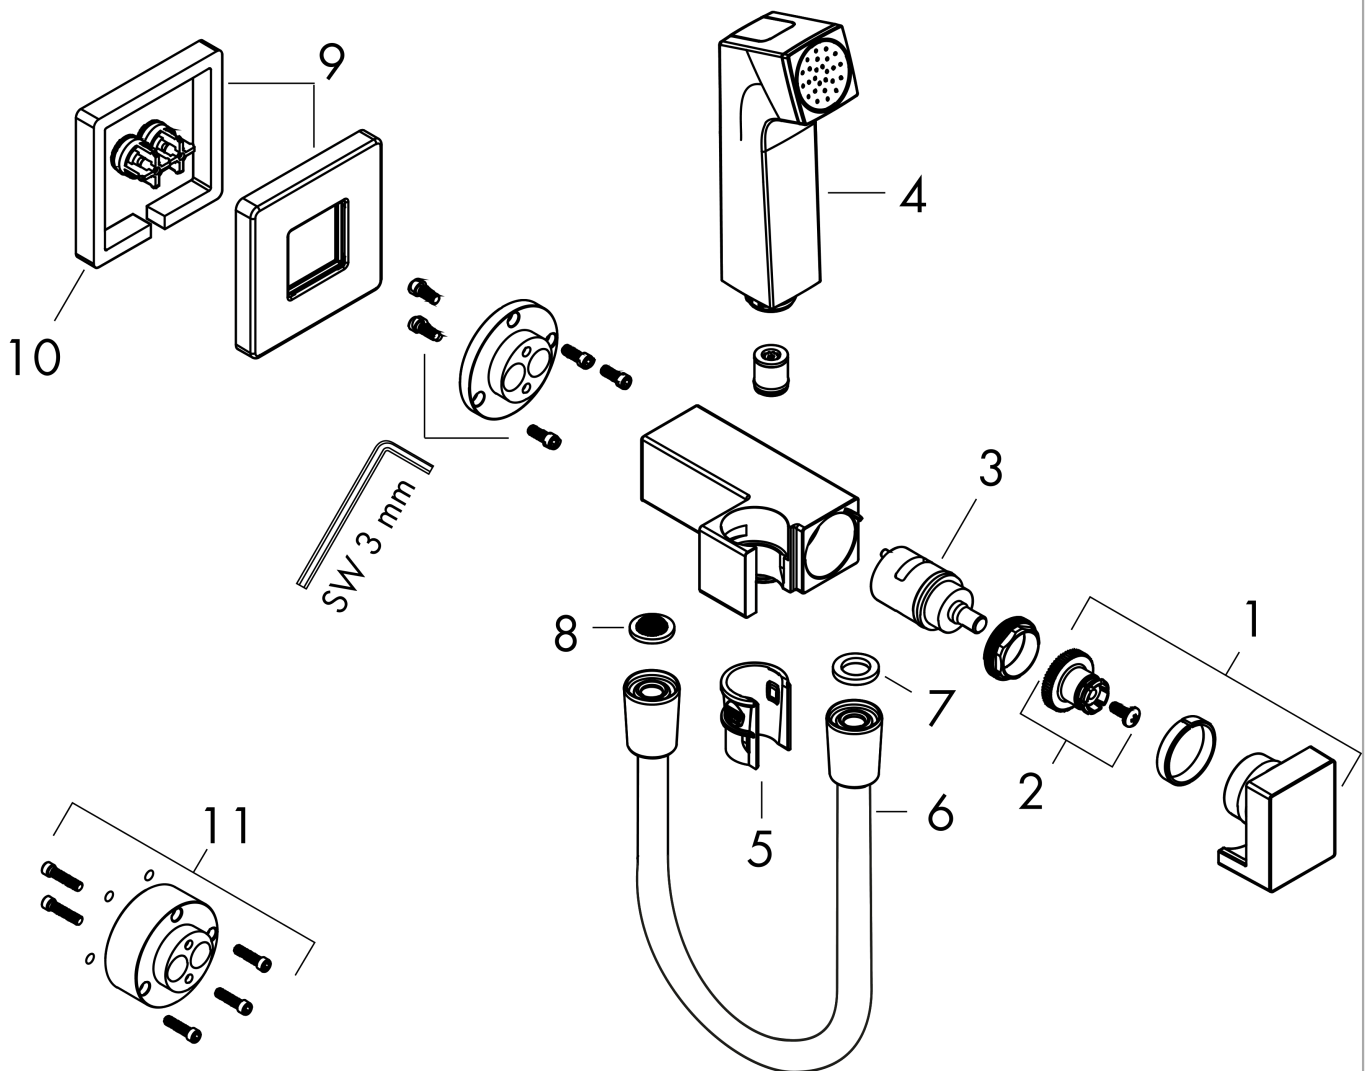

Bidette hand shower 1jet E EcoSmart+ for mixed water with shower holder and shower hose 125 cm

Finish: **Brushed Black Chrome** Article Number: **29233340**

Description

product features

- consists of: bidette hand shower, shut-off valve with integrated shower holder, shower hose
- shower head size: 28 mm
- integrated support function
- maximum flow rate at 3 bar: 5 l/min
- minimum flow pressure: 1 bar
- operating pressure: min. 1 bar/max. 10 bar
- pivot connector prevents hose from tangling
- for shower hoses with conical or cylindrical nut on both sides
- with non-return valve
- wall supports of metal
- wall mounting: screw fastening
- rinseable screen seal
- not intrinsically safe against backflow
- not suitable for operation in countries with valid EN 1717
- EU taxonomy: max. 6 l/min - Substantial Contribution (SC) possible

Technology

Product image

Scale drawing

Bidette hand shower 1jet E EcoSmart+ for mixed water with shower holder and shower hose 125 cm

Finish: **Brushed Black Chrome** Article Number: **29233340**

Flowchart

Bidette hand shower 1jet E EcoSmart+ for mixed water with shower holder and shower hose 125 cm

Finish: **Brushed Black Chrome** Article Number: **29233340**

Exploded Drawing

Year of production: >10/22

Bidette hand shower 1jet E EcoSmart+ for mixed water with shower holder and shower hose 125 cm

Finish: **Brushed Black Chrome** Article Number: **29233340**

Spare part list

Year of production: >10/22

Pos.	Description	Article Number	PC	PU
1	handle	94570340	60	1
2	handle fixing set	94565000	1	1
3	cartridge, assy	94575000	10	1
4	handshower	94572340	60	1
5	guide	94568000	1	1
6	shower hose Isiflex'B 1,25 m	28272340	98	1
7	seal	98058000	1	1
8	filter packing	94246000	1	1
9	escutcheon	94571340	58	1
10	non return valve	93250000	5	1
11	extension set	94574000	8	1
a	-	29235180	99	1