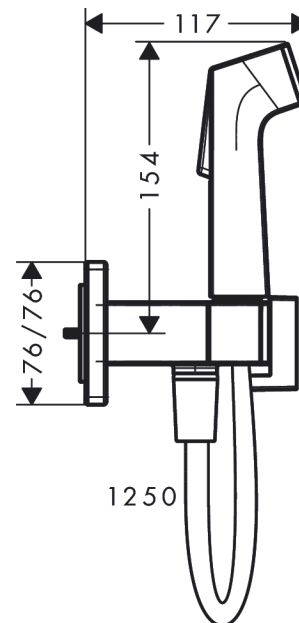

Bidette hand shower 1jet E EcoSmart+ for mixed water with shower holder and shower hose 125 cm

Finish: **Brushed Black Chrome** Article Number: **29233340**

Description

product features

- consists of: bidette hand shower, shut-off valve with integrated shower holder, shower hose
- shower head size: 28 mm
- integrated support function
- maximum flow rate at 3 bar: 5 l/min
- minimum flow pressure: 1 bar
- operating pressure: min. 1 bar/max. 10 bar
- pivot connector prevents hose from tangling
- for shower hoses with conical or cylindrical nut on both sides
- with non-return valve
- wall supports of metal
- wall mounting: screw fastening
- rinseable screen seal
- not intrinsically safe against backflow
- not suitable for operation in countries with valid EN 1717
- EU taxonomy: max. 6 l/min - Substantial Contribution (SC) possible

Technology

Product image

Scale drawing

Bidette hand shower 1jet E EcoSmart+ for mixed water with shower holder and shower hose 125 cm

Finish: **Brushed Black Chrome** Article Number: **29233340**

Flowchart

Bidette hand shower 1jet E EcoSmart+ for mixed water with shower holder and shower hose 125 cm

Finish: **Brushed Black Chrome** Article Number: **29233340**

Exploded Drawing

Year of production: >10/22

Bidette hand shower 1jet E EcoSmart+ for mixed water with shower holder and shower hose 125 cm

Finish: **Brushed Black Chrome** Article Number: **29233340**

Spare part list

Year of production: >10/22

Pos.	Description	Article Number	PC	PU
1	handle	94570340	60	1
2	handle fixing set	94565000	1	1
3	cartridge, assy	94575000	10	1
4	handshower	94572340	60	1
5	guide	94568000	1	1
6	shower hose Isiflex'B 1,25 m	28272340	98	1
7	seal	98058000	1	1
8	filter packing	94246000	1	1
9	escutcheon	94571340	58	1
10	non return valve	93250000	5	1
11	extension set	94574000	8	1
a	-	29235180	99	1